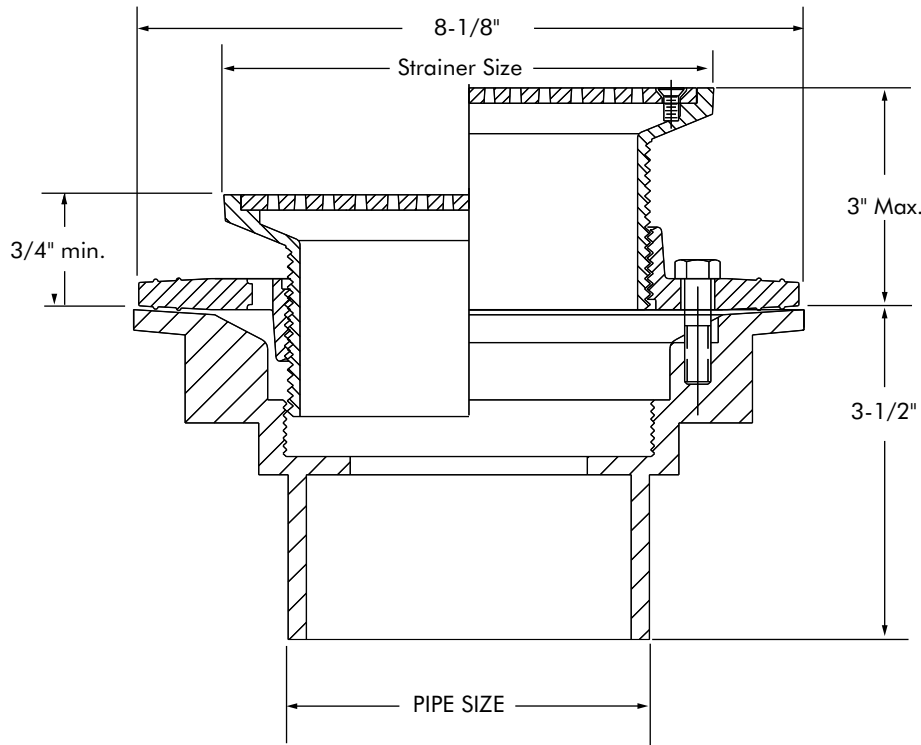

FD7-R
Tag: _____

**PVC/ABS Floor Drain
w/Round Strainer**

PROLINE

SPECIFICATION: Watts ProLine FD7-R PVC or ABS floor drain with reversible clamping collar, and adjustable round nickel bronze, ductile iron, or stainless steel strainer.

Pipe Sizing (Select One)		
Suffix	Description	
-2PVC	2" PVC	<input type="checkbox"/>
-2ABS	2" ABS	<input type="checkbox"/>
-3PVC	3" PVC	<input type="checkbox"/>
-3ABS	3" ABS	<input type="checkbox"/>
-4PVC	4" PVC	<input type="checkbox"/>
-4ABS	4" ABS	<input type="checkbox"/>