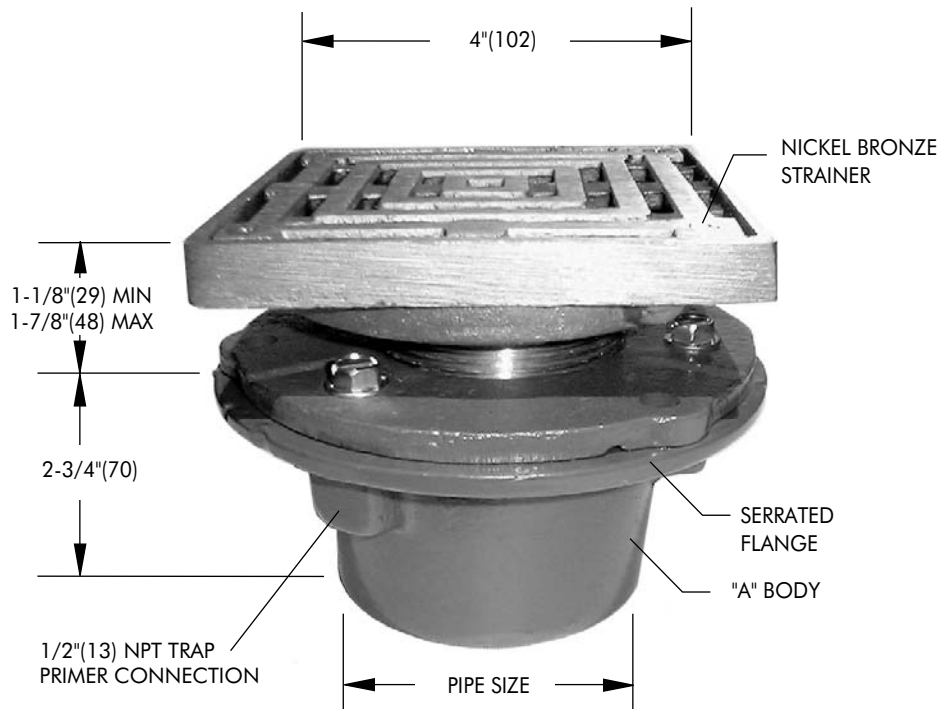

WSD-SQNB
Tag: _____

**"Baby Blue" Shower Drain
with Square Strainer**

Components:

SPECIFICATION: Watts Drainage Products WSD-SQNB epoxy coated cast iron shower drain with square nickel bronze (standard) strainer and no hub (MJ) (standard) outlet.

Order Code: **WSD-SQNB-**

Ex. **WSD-SQNB-2T**

Pipe Sizing (Select One)		
Suffix	Description	
1 1/2T	1-1/2"(38) Pipe Size / Threaded	<input type="checkbox"/>
2T	2"(51) Pipe Size / Threaded	<input type="checkbox"/>
2ABS	2"(51) Pipe Size / ABS Body	<input type="checkbox"/>