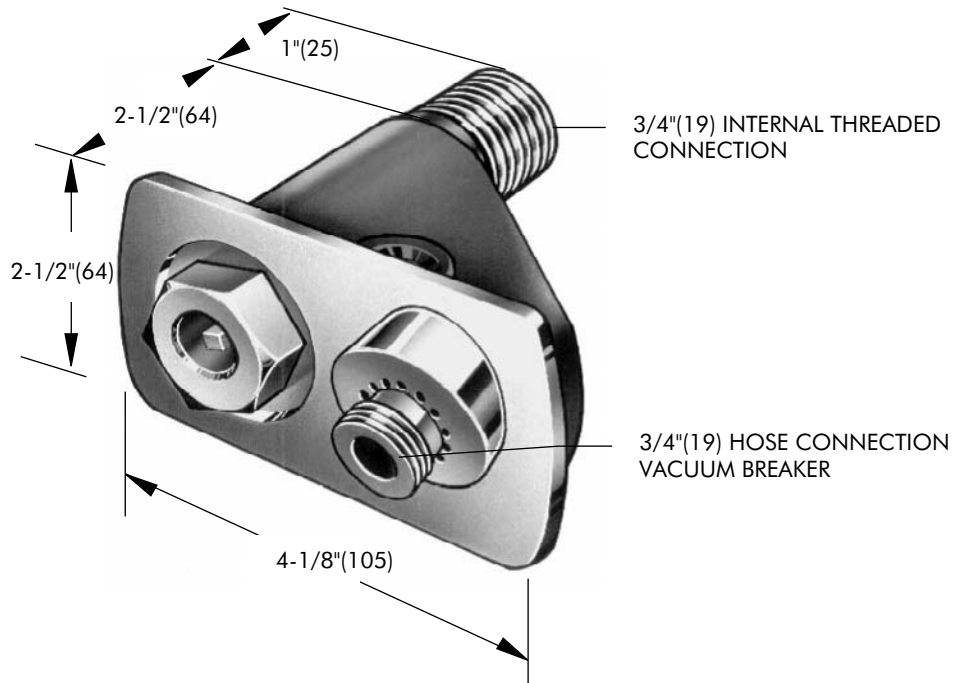

HY-430

Tag: _____

**Moderate Climate Wall Hydrant
with Chrome Face,
Integral Vacuum Breaker**

SPECIFICATION: Watts Drainage Products HY-430 moderate climate key operated wall hydrant with chrome plated face, integral vacuum breaker, 3/4"(19) hose connection, all bronze head, seat casting and internal working parts, galvanized wall casing, and hydrant key.

FUNCTION: For flush installation in interior walls or decks or in exterior areas not subject to freezing.

**Recommended Wall Opening:
2" x 4" (51) x 102)**

Job Name _____ Contractor _____

Job Location _____ Contractor's P.O. No. _____