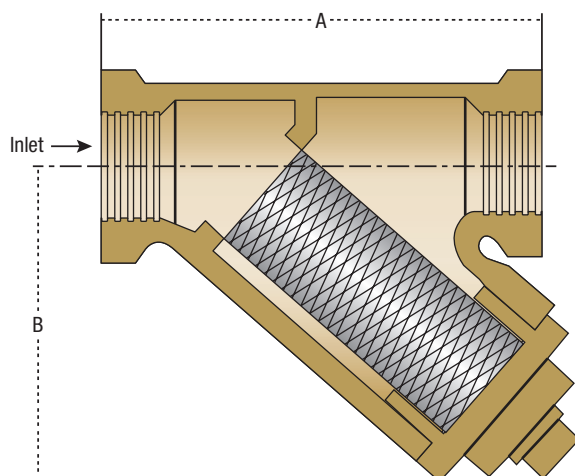

Controls and Accessories

LEAD FREE*

Model LF60-1 Y-Pattern Strainer

Size: 1/4" - 3/4" NPT

Model LF60-1 Y-Pattern Strainers are used to filter the fluid passing through the pilot circuit, and provide protection to pilot circuit speed controls and pilots. The filter element can be accessed for cleaning by removing the clean-out cap, or may be cleaned by installing an optional "blow-down" ball valve.

Specifications

Body Material:	Lead Free Copper Silicon Alloy CF8M (316) Stainless Steel (optional)
Retainer Cap:	Lead Free Copper Silicon Alloy
Cap Gasket:	EPDM
Pressure Rating:	400psi (27.6 bar)
Filter Element:	304 Stainless Steel
Mesh Options:	60 Mesh (standard) 100 Mesh (optional)

Dimensions

SIZE	DIMENSIONS				WEIGHT	
	A		B		lbs.	kgs.
in.	in	mm	in	mm		
1/4	211/16	68	111/16	43	1.7	0.77
3/8	211/16	68	111/16	43	1.7	0.77
1/2	3	76	2	51	1.7	0.77
3/4	35/16	84	25/16	59	1.7	0.77

*The wetted surface of this product contacted by consumable water contains less than 0.25% of lead by weight.